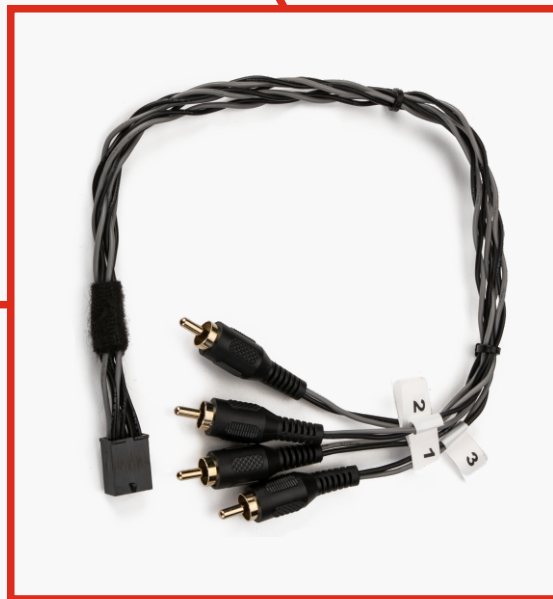

SU-EXT4RCA-MALE

SoundUp harness
with Microfit Input

Amplifiers or DSPs with
Cinch inputs

The SU-EXT4RCA-MALE adapter allows you to change all SoundUp cordsets to RCA connectors. This way, products with classic RCA connectors can also be combined with the SoundUp cable sets.